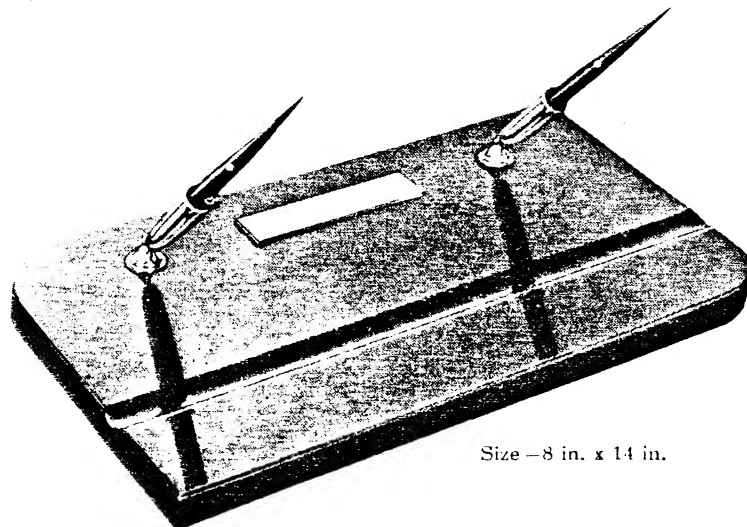

Size—8 in. x 14 in.

U93J

Jet Crystal
$35.00
Same as Above Except With
Two 55D Pens and Plastic Sockets

NOTE—All Jet Crystal Bases Are Supplied With Metal Sockets